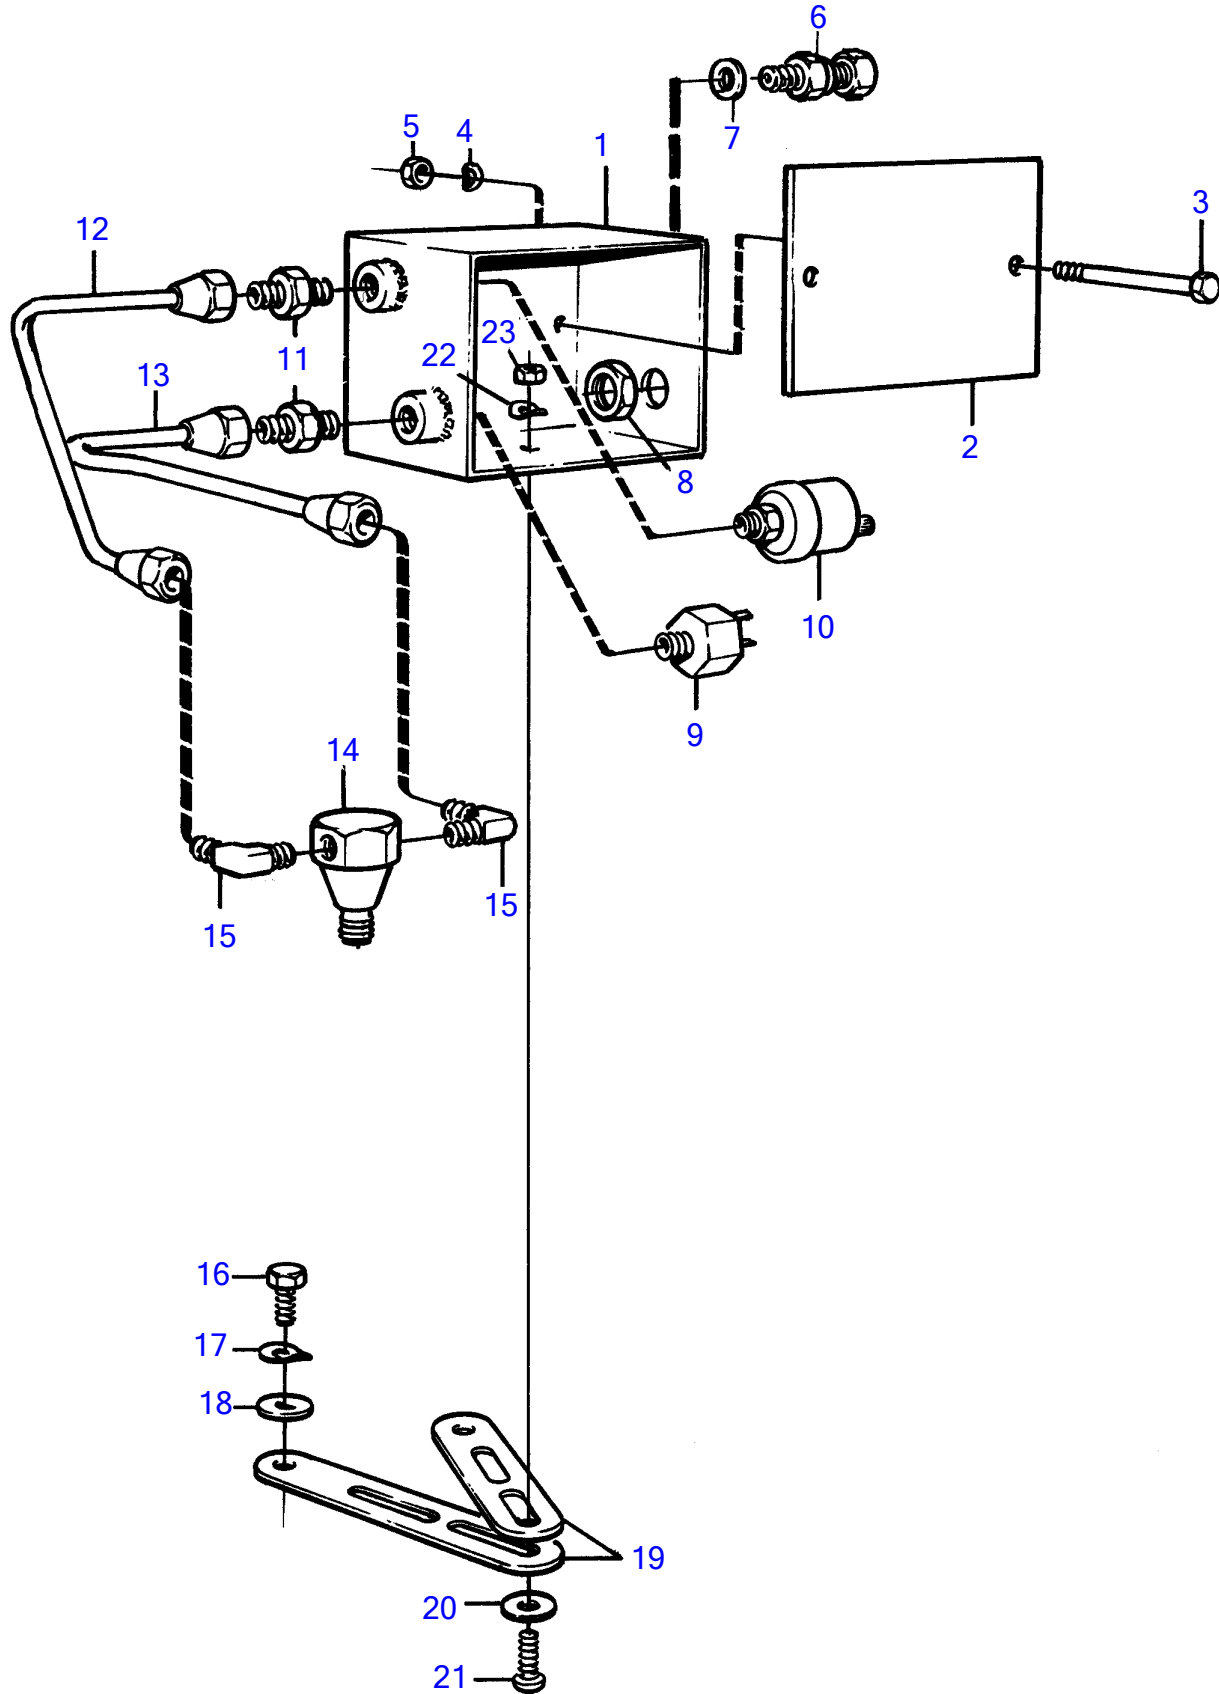

TAMD122A, TMD122A

16080

TAMD122A, TMD122A

REF	PART NO.	QTY	DESCRIPTION	NOTES
1	(843224)	1	Box	Obsolete part
2	843225	1	Cardboard tube	
3	(963205)	2	Hexagon screw	Obsolete part
4	941906	2	Spring washer	
5	945407	2	Flange nut	
6	822327	1	Grommet	
7	957185	1	Gasket	
8	880243	1	Nut	
9	864285	1	Pressure monitor	Repl by 873526 + 873601
10	866840	1	Pressure sensor	
11	954335	1	Nipple	
12	(844264)	1	Oil pipe	Obsolete part
13	(845645)	1	Tube	Obsolete part
14	942490	1	T-nipple	
15	954342	3	Elbow nipple	
16	955535	2	Hexagon screw	
17	942336	2	Spring washer	
18	940097	2	Washer	
19	965541	4	Bracket	
20	976943	4	Washer	
21	955272	2	Hexagon screw	
22	941906	2	Spring washer	
23	955781	2	Hexagon nut	